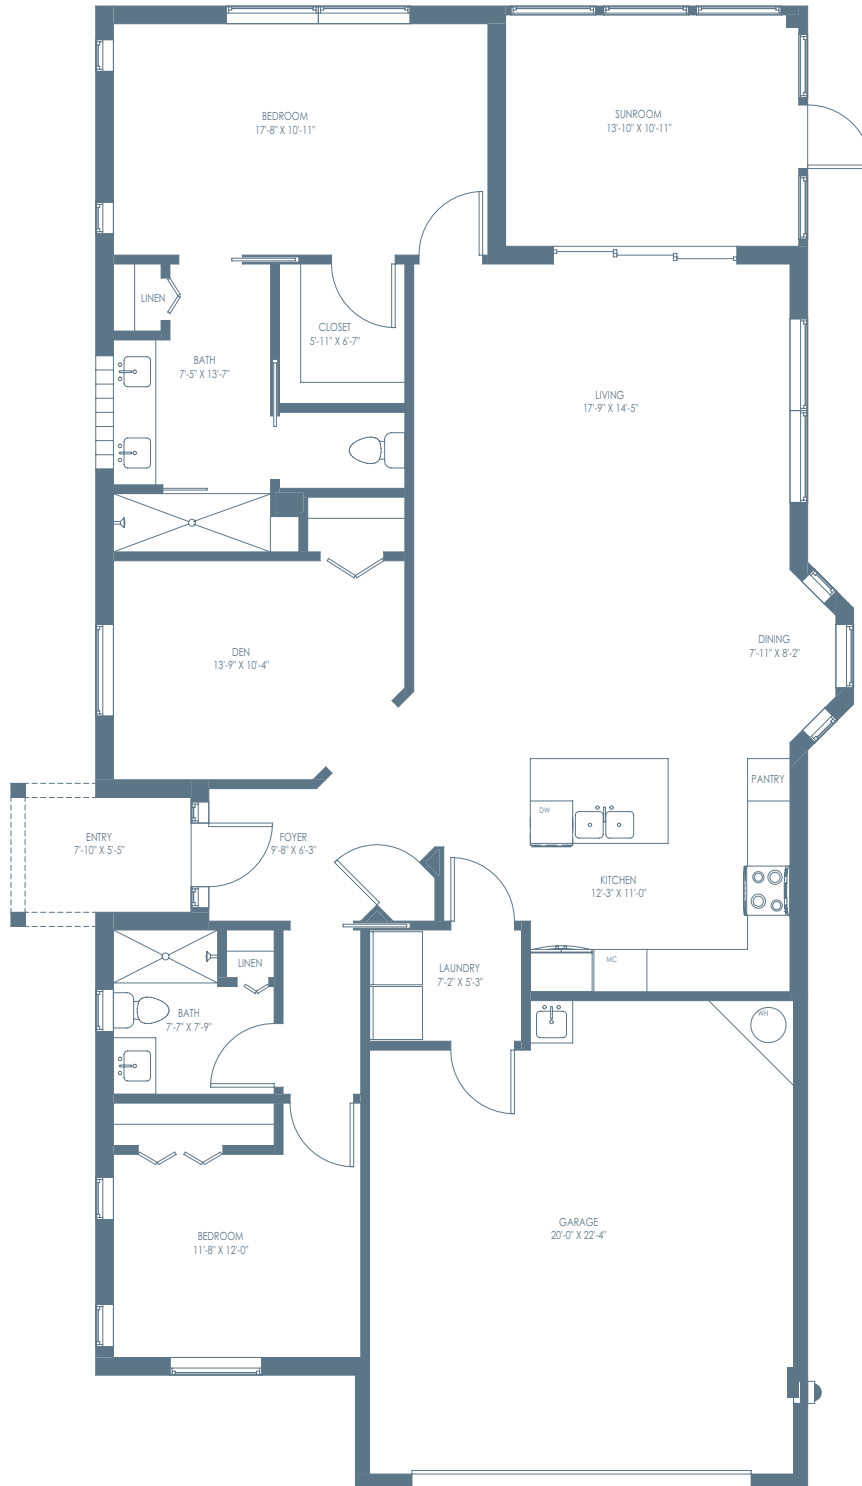

Jacamar

VILLA #3790

1,888 Sq. Ft. | 1,650 Sq. Ft. Under Air | 2 Bedroom | Den | 2 Bath

**JACARANDA
TRACE**

A CONVIVIAL LIFE COMMUNITY

941-408-2050
JacarandaTrace.org

3600 William Penn Way
Venice, FL 34293

Details subject to change. Individual floor plans may vary.