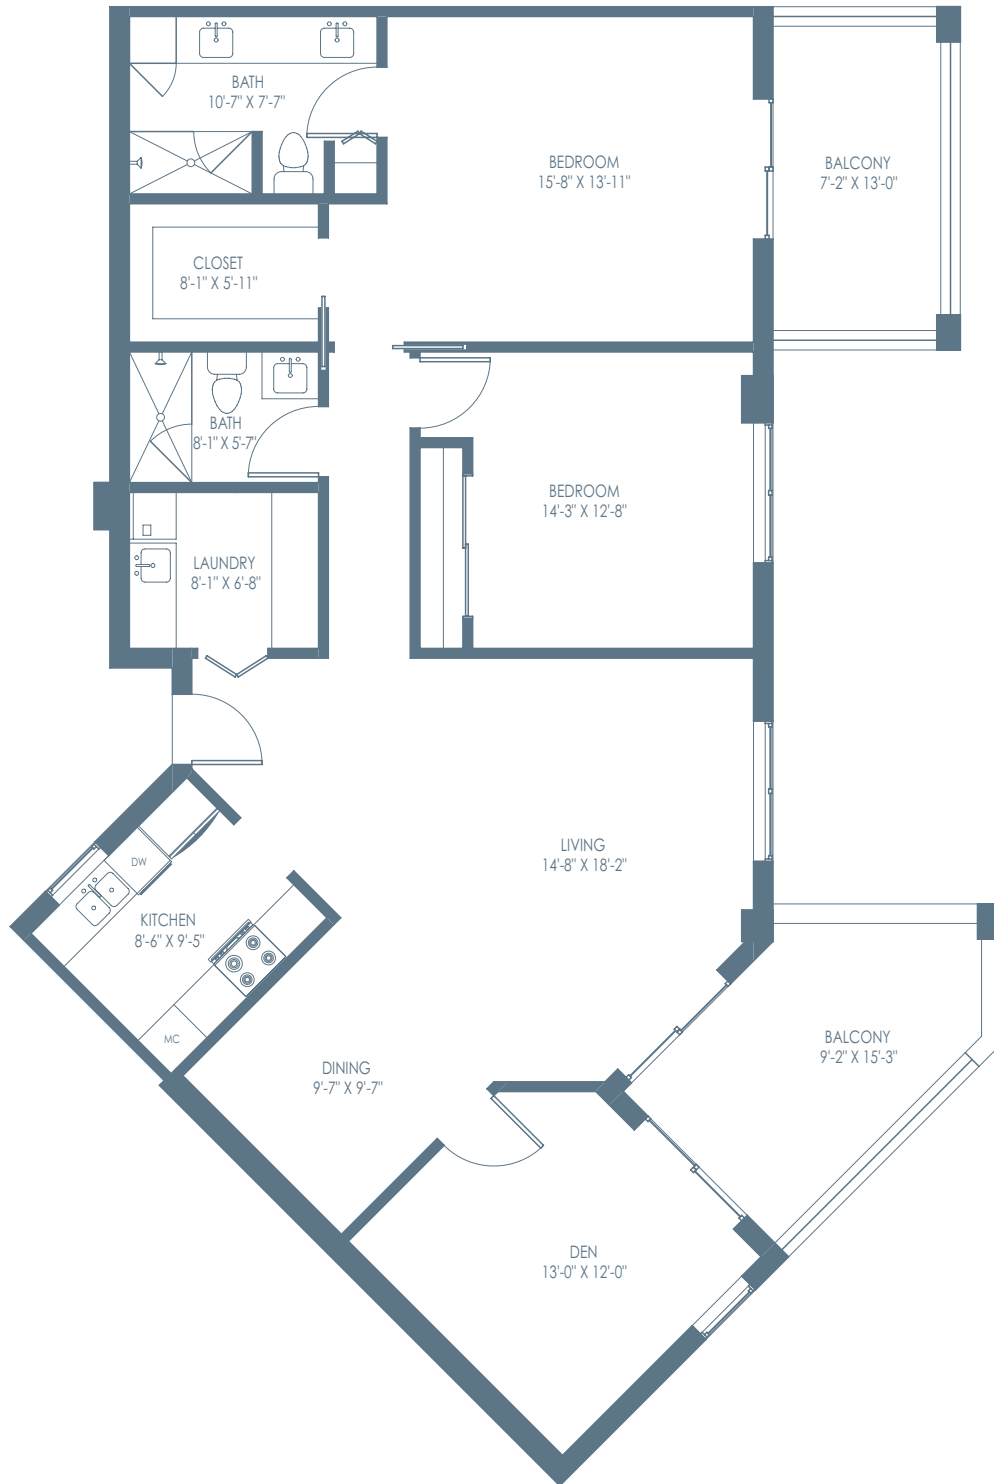

## WHITTIER MANOR

1,486 Sq. Ft. | 2 Bedrooms | 2 Bath | Den | 2 Balconies

JACARANDA  
TRACE

(941) 408-2050  
JacarandaTrace.org

3600 William Penn Way  
Venice, FL 34293

Details subject to change. Individual floor plans may vary.