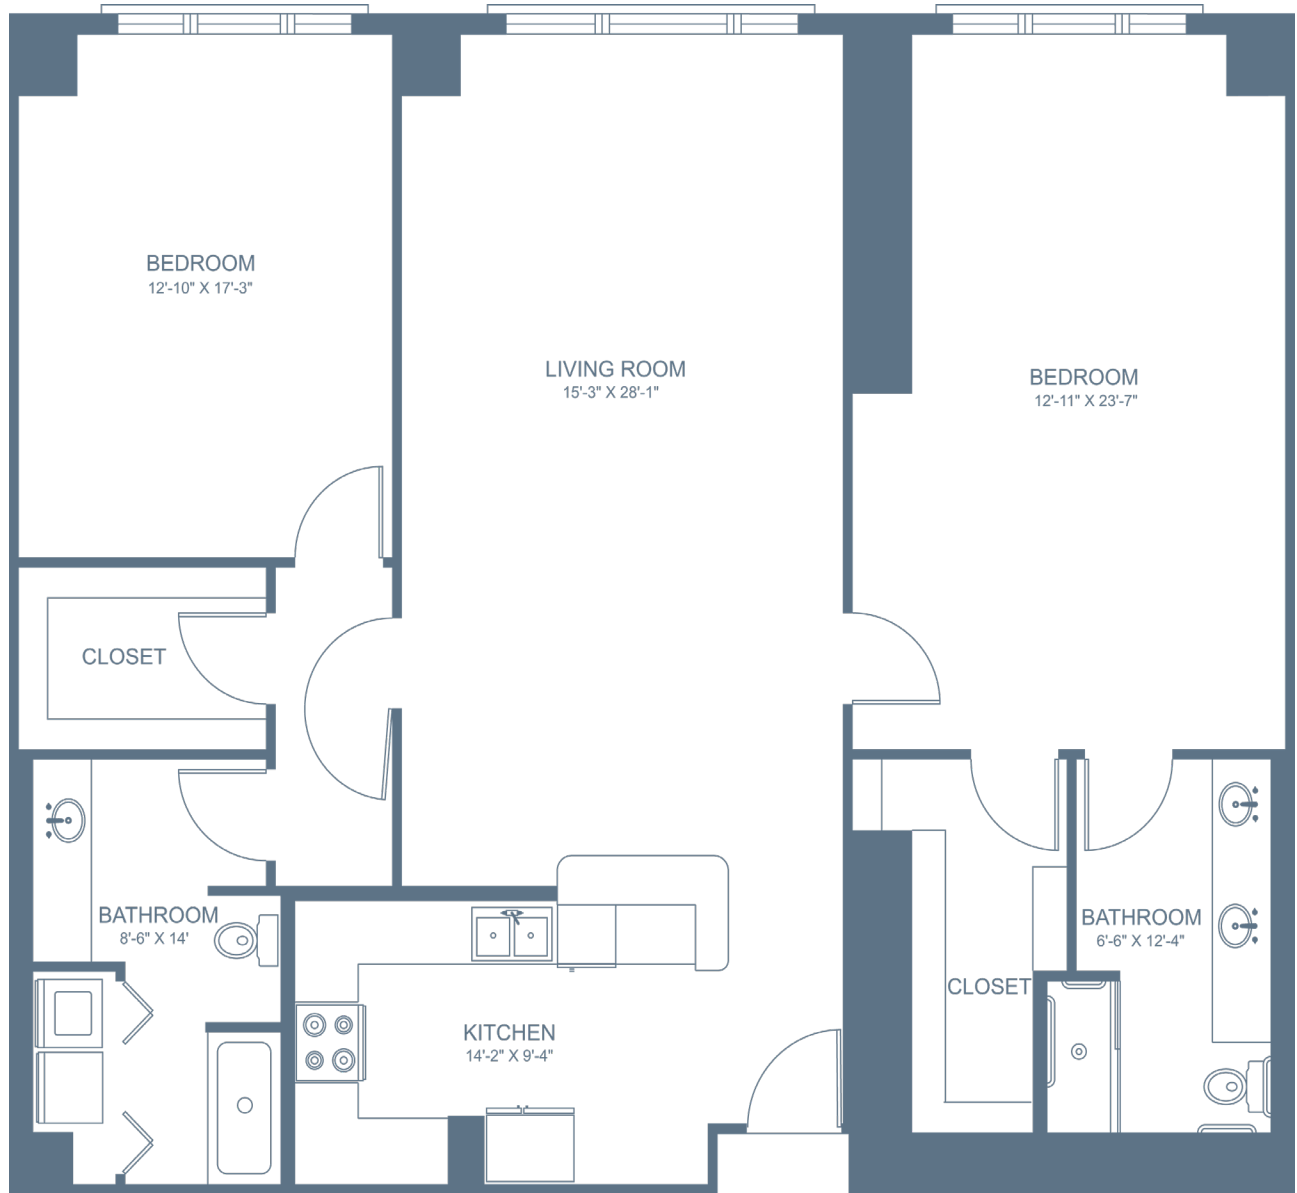

# Gardenia II

## BARCLAY MANOR

1,699 Sq. Ft. | 2 Bedroom | 2 Bath

JACARANDA  
TRACE

(941) 408-2050  
JacarandaTrace.com

3600 William Penn Way  
Venice, FL 34293

Details subject to change. Individual floor plans may vary.