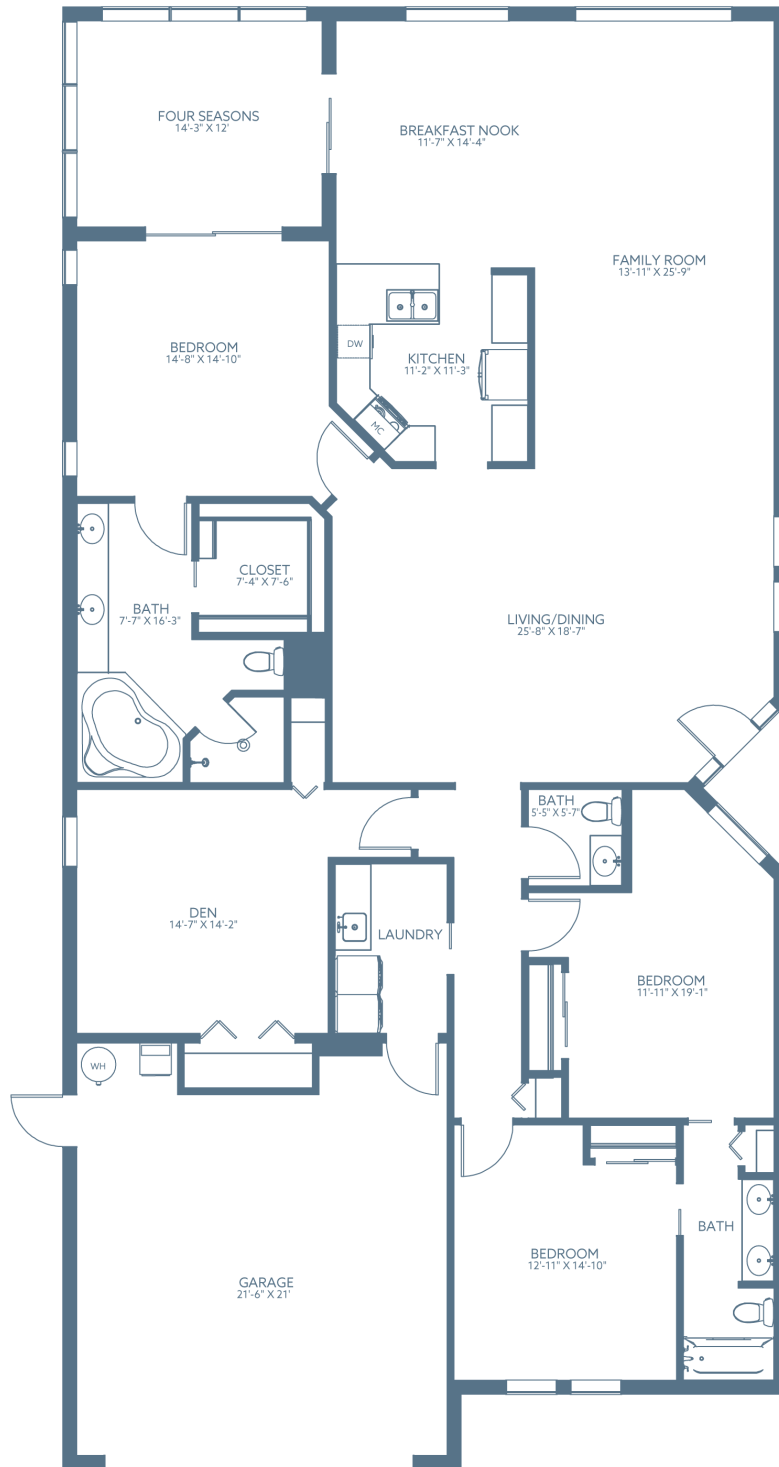

Earlham

VILLA

3,480 Sq. Ft. | 2,950 Sq. Ft. Under Air | 3 Bedroom | Den | 2.5 Bath

JACARANDA
TRACE

(941) 408-2050
JacarandaTrace.com

3600 William Penn Way
Venice, FL 34293

Details subject to change. Individual floor plans may vary.