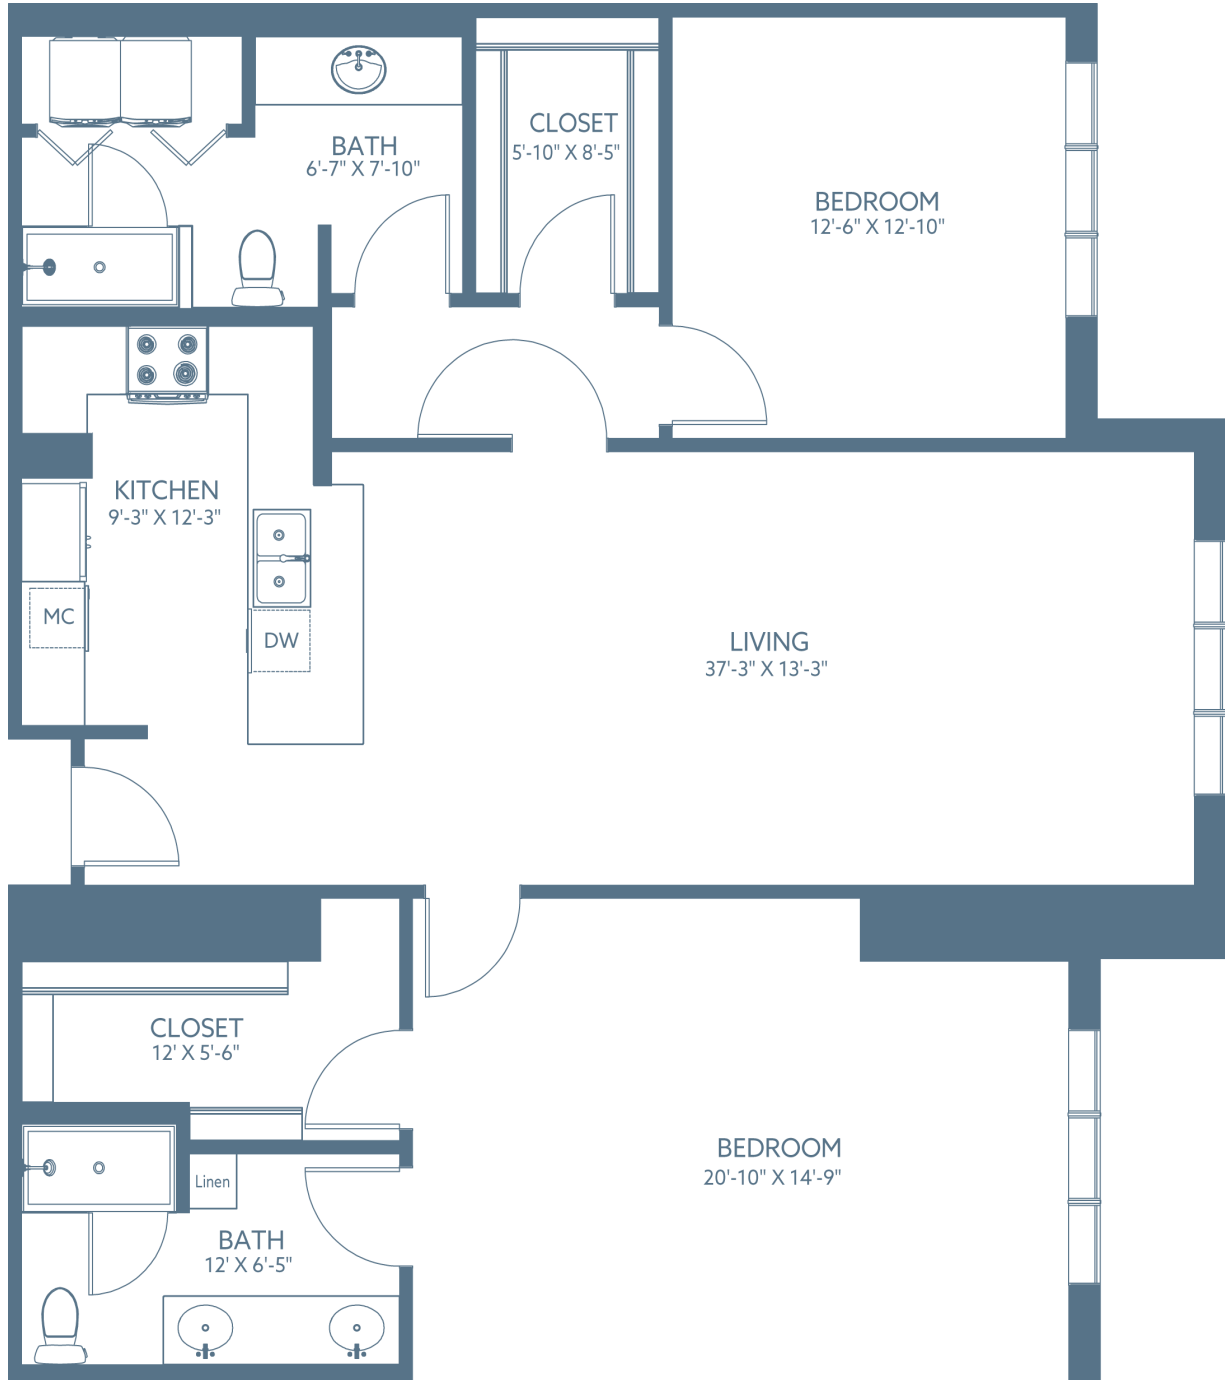

# Bamboo

## BARCLAY MANOR

1,534 Sq. Ft. | 2 Bedroom | 2 Bath

JACARANDA  
TRACE

(941) 408-2050  
JacarandaTrace.com

3600 William Penn Way  
Venice, FL 34293

Details subject to change. Individual floor plans may vary.